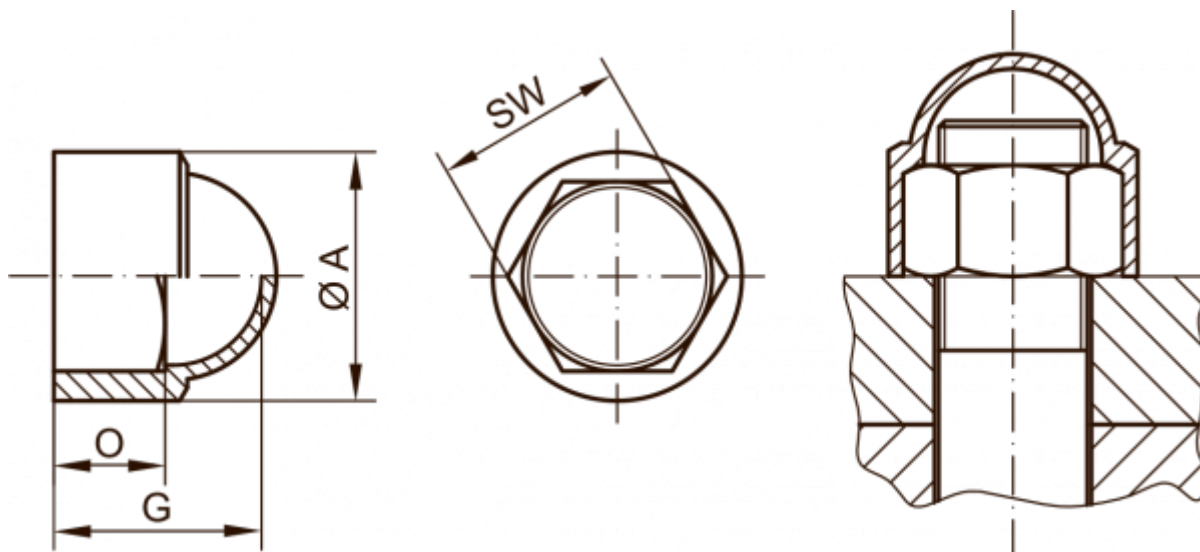

Data Sheet

Article number: 59GPN1000190

Description: KLEE Cap for nut GPN 1000 / 190 - NV 21

Measures

A	= 26
For	= M14x1,5 - M14
G	= 22.5
O	= 12
SW (Spanner width)	= 21